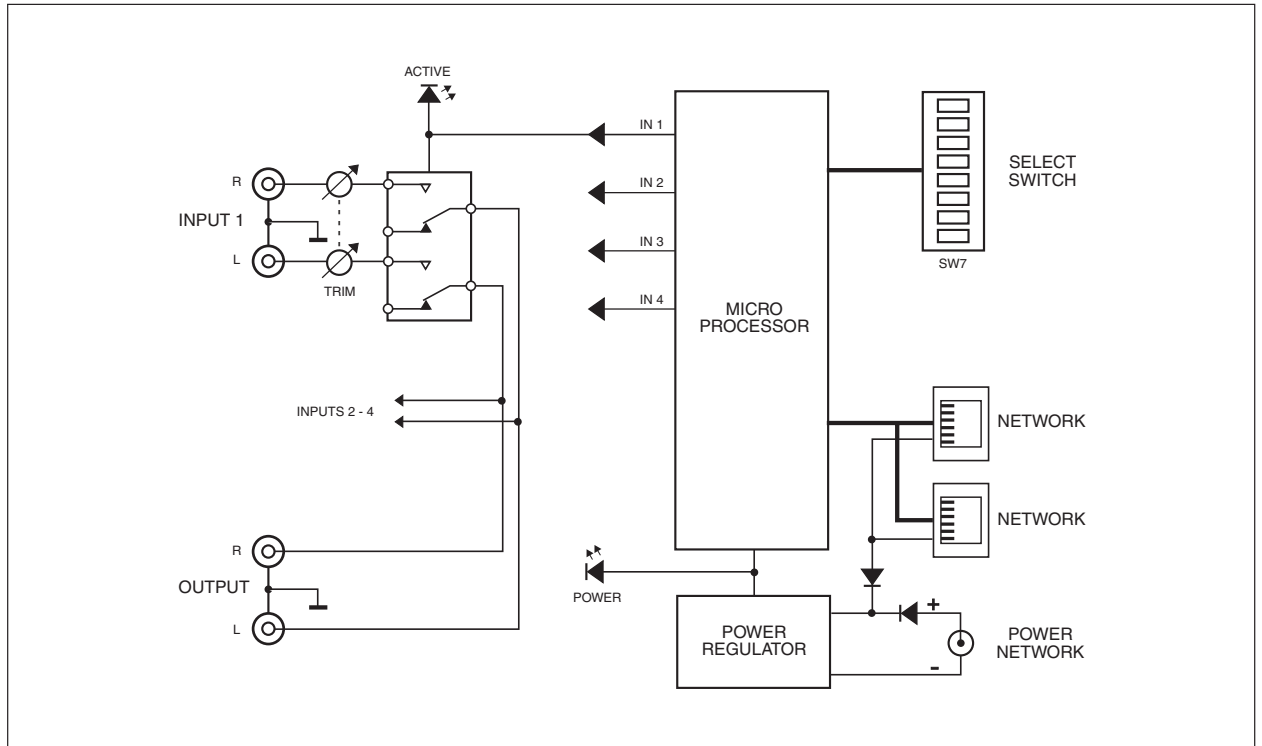

BLOCK DIAGRAM