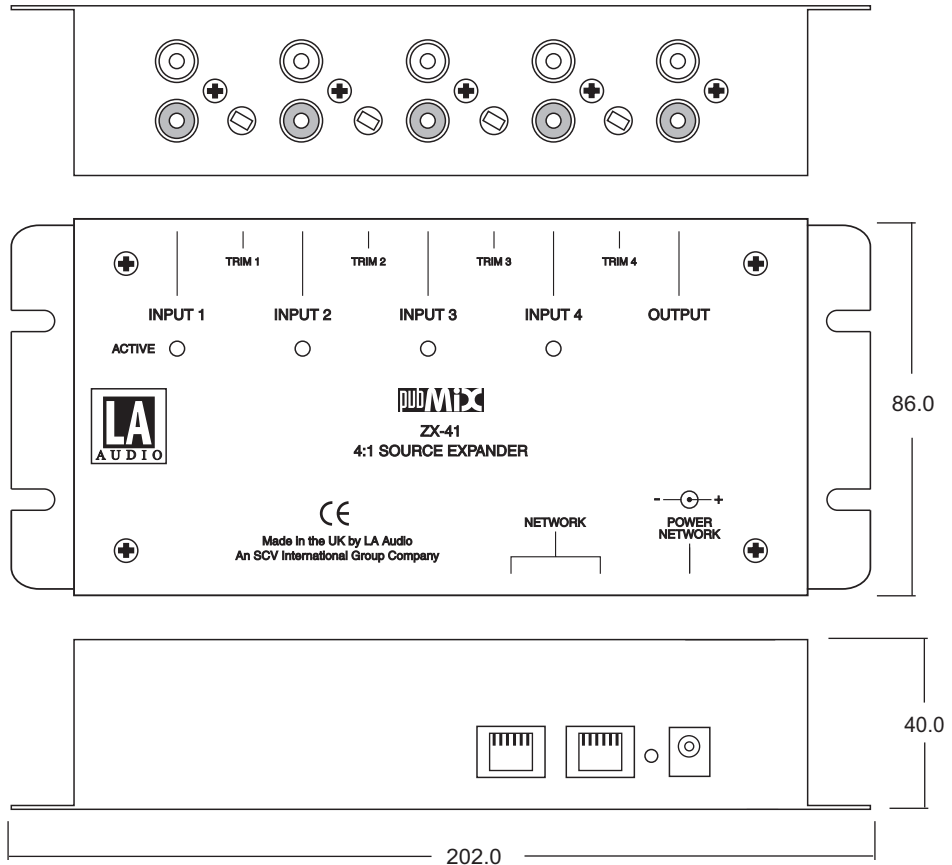

DIMENSIONS

In keeping with our policy of continuous improvement LA Audio reserves the right to alter specifications without prior notice. Manufactured in the UK by LA Audio, 40 Chigwell Lane, Loughton, Essex, IG10 3NY, UK. Tel: +44 (0)208 418 0778, FAX: +44 (0)208 418 0624. Web: www.laaudio.co.uk. email: sales@laaudio.co.uk
An SCV International Group Company