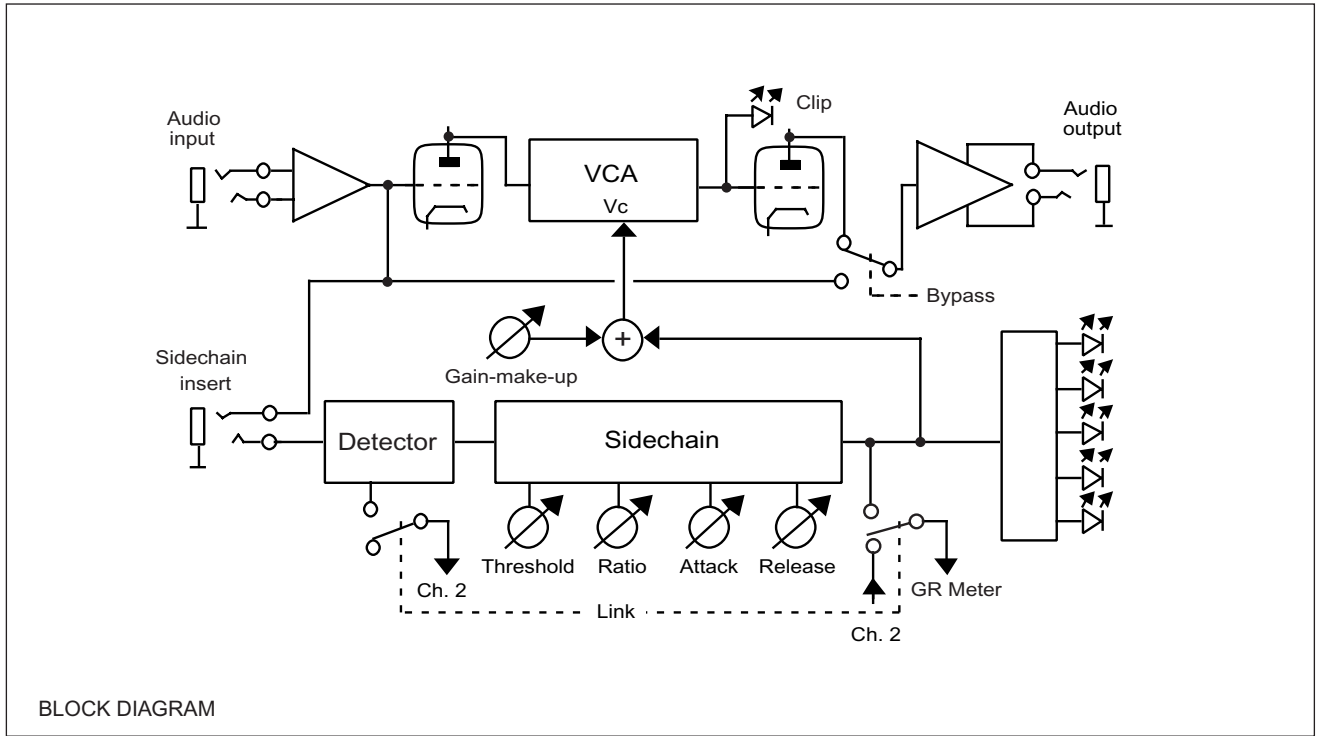

TCX20

Dual/Stereo Tube Compressor

British
Originals

In keeping with our policy of continuous improvement LA Audio reserves the right to alter specifications without prior notice. Manufactured in the UK by LA Audio, 6-24 Southgate Road, London, N1 3JJ.
Tel: +44 (0)207 923 7447, FAX: +44 (0)207 241 3644. Web: www.laaudio.co.uk. email: sales@laaudio.co.uk
An SCV International Group Company