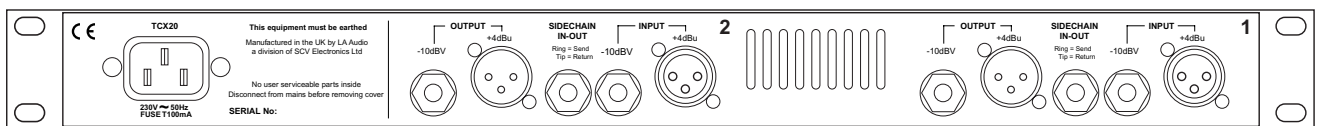

TCX20

Dual/Stereo Tube Compressor

British
Originals

In keeping with our policy of continuous improvement LA Audio reserves the right to alter specifications without prior notice. Manufactured in the UK by LA Audio, 6-24 Southgate Road, London, N1 3JJ.
Tel: +44 (0)207 923 7447, FAX: +44 (0)207 241 3644. Web: www.laaudio.co.uk. email: sales@laaudio.co.uk
An SCV International Group Company