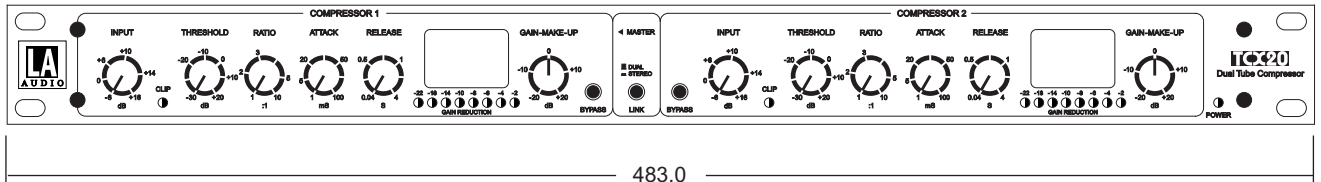

TCX20

Dual/Stereo Tube Compressor

British
Originals

In keeping with our policy of continuous improvement LA Audio reserves the right to alter specifications without prior notice. Manufactured in the UK by LA Audio, 6-24 Southgate Road, London, N1 3JJ.
Tel: +44 (0)207 923 7447, FAX: +44 (0)207 241 3644. Web: www.laaudio.co.uk. email: sales@laaudio.co.uk
An SCV International Group Company