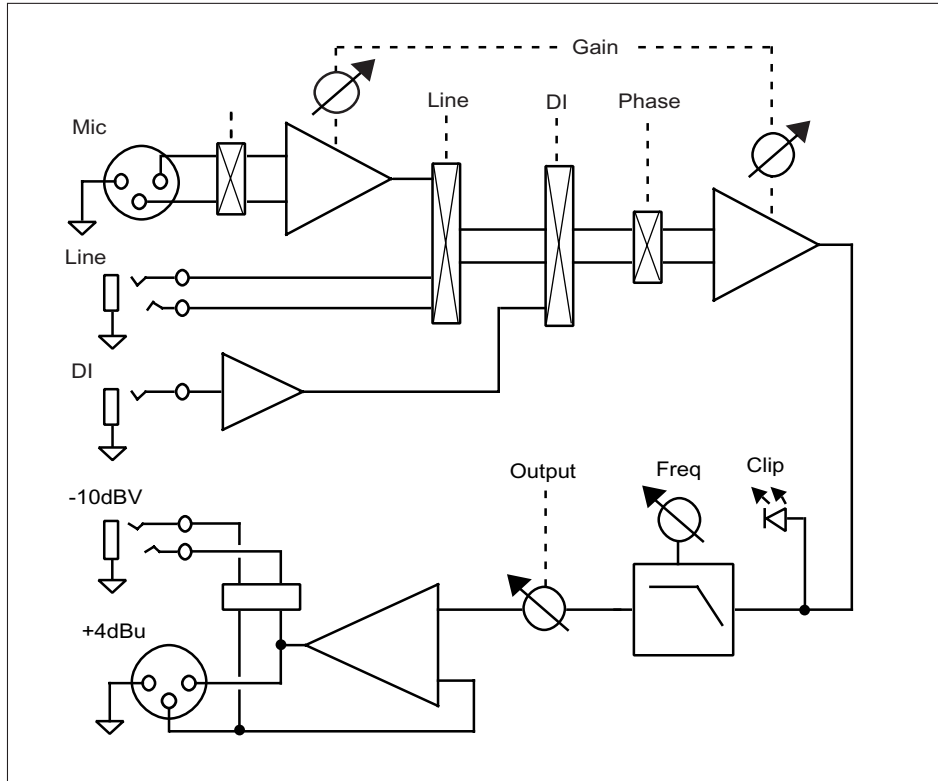

MLX20

Dual Mic/Line Preamp with DI Input

PRODUCT OVERVIEW

The MLX20 is a professional two channel Mic Preamplifier which also accepts Line levels and Direct Instrument connection.

The unit is designed around an ultra low noise input device with excellent common mode rejection resulting in signal amplification of exceptional clarity. The DI input circuit is FET based producing excellent sonic characteristics especially on bass instruments.

APPLICATIONS

The high degree of specification and performance the MLX20 offers makes it the ideal preamplifier for direct to analogue or digital recording of Mic, Line and Instrument sources.

The MLX 20 may also be used as a high quality active Dual DI unit.

SPECIFICATIONS

ELECTRICAL

Frequency response:	±1dB, 20Hz to 20kHz
Mic input impedance:	1.2k balanced
Line Input impedance:	20k balanced
DI impedance:	0.5M
Output impedance:	<100R ground sensing
Output levels:	+4dBu on XLR -10dBV on TRS jack
Max output level:	+20dBu
Peak indicator:	3dB before clipping
Signal to Noise ratio:	Mic EIN <-128dBu Line <-90dB (at 0dB gain) DI <-80dB (at 20dB gain)
Gain:	Mic = +10dB to +60dB Line = -10dB to +30dB DI = 0dB to +30dB
Hi Pass Filter:	25Hz - 250Hz, -12dB/octave
THD:	< 0.05%
Power Consumption:	7VA, 115/230V, 50/60Hz
PHYSICAL	
Input connectors:	Mic: 3 pin XLR (Pin 2 hot) Line: 6" TRS jack (Tip hot) DI: 6" jack
Output connectors:	3 pin XLR (Pin 2 hot) 6" TRS jack (Tip hot)
Power Connection:	Detachable Lead, 3 pin IEC socket
Dimensions:	483mm (19") W 150mm (6") D 44mm (1.75")
Weight:	2.2kg
Shipping weight:	2.85kg

BLOCK DIAGRAM

DIMENSIONS