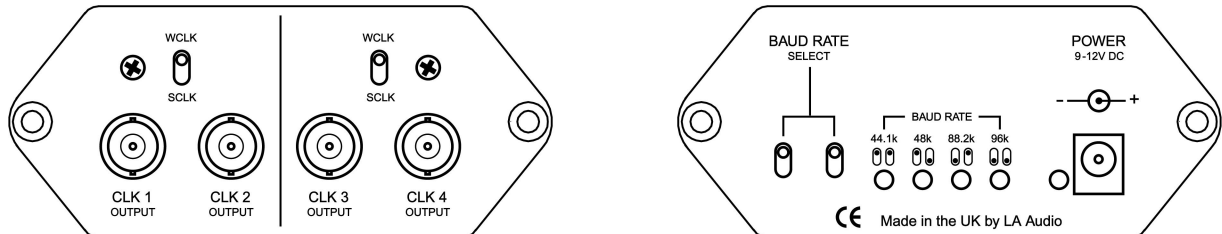

CLK - G4

Word Clock - Super Clock Generator

The CLK-G4 is a Word-Clock and/or Super-Clock generator offering very low clock jitter (better than 50 ps). Output frequencies are switched for 44.1kHz, 48kHz, 88.2kHz and 96kHz. The four clock outputs can be switched in pairs between Word-Clock and Super-Clock.

KEY FEATURES

- Frequency selector, with LED indicators for 44.1 kHz, 48kHz, 88.2 kHz and 96 kHz.
- Four buffered clock outputs on BNC connectors with Word-Clock / Super-Clock selection on output pairs.
- 96KHz compatible
- External DC powered