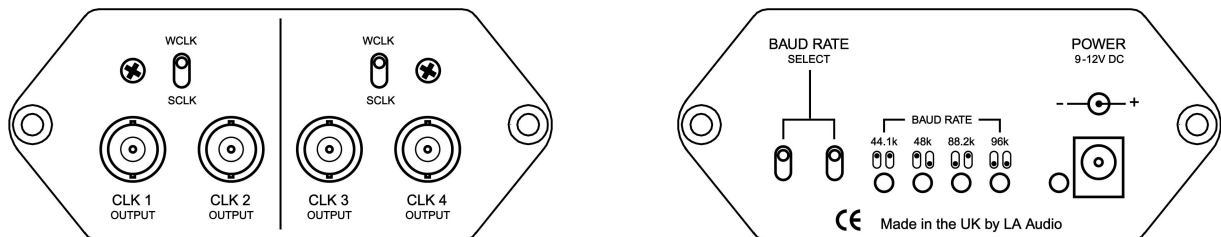

# CLK - G4

## Word Clock - Super Clock Generator

The CLK-G4 is a Word-Clock and/or Super-Clock generator offering very low clock jitter (better than 50 ps). Output frequencies are switched for 44.1kHz, 48kHz, 88.2kHz and 96kHz. The four clock outputs can be switched in pairs between Word-Clock and Super-Clock.