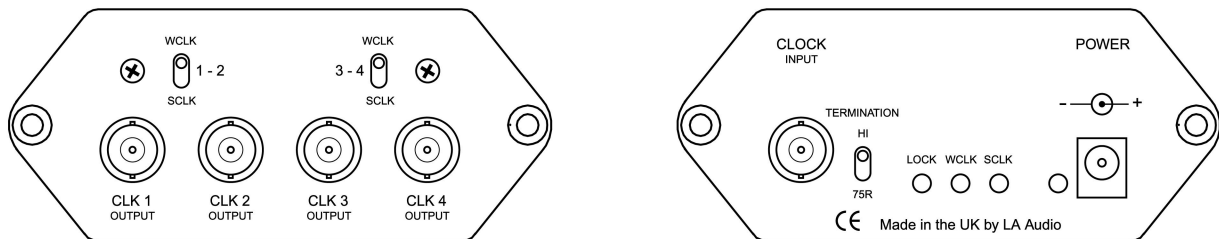

# CLK - C4

## Word Clock - Super Clock Converter and 4 way distribution box

The CLK - C4 is a Word-Clock to Super-Clock or Super-Clock to Word-Clock converter and four way distributor. The CLK - C4 automatically detects if it is receiving Word-Clock or Super-Clock and an LED indicator shows that the unit is locked to a incoming Word-Clock. It offers two pairs of outputs which can be selected between Word-Clock or Super-Clock.

### KEY FEATURES

- Clock input on BNC connector with 75R termination switch
- LED indicators for 'Lock', 'Word-Clock' and 'Super-Clock'
- Four buffered clock outputs on BNC connectors with Word-Clock / Super-Clock selection per group of 2 outputs.
- External DC powered